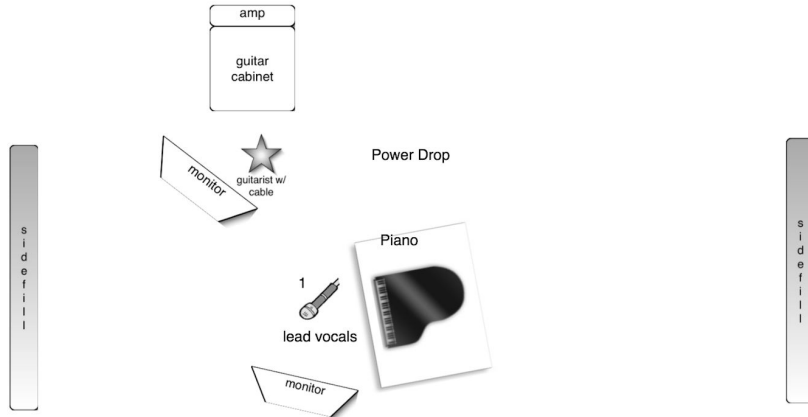

Guitar stand

A Fender combo tube amp, preferably under 50 watts

Heather Rice Duo

STAGE PLOT

stage right

stage left

*sidefill where available

INPUT LIST